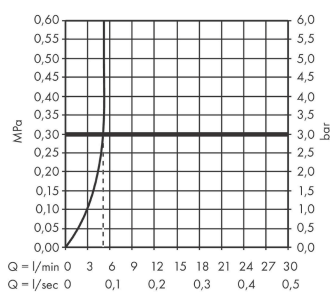

Vivenis

Single lever basin mixer 210 with swivel spout without waste set

Surfaces: **Matt Black** Article Number: **75032670**

Description

product features

- ComfortZone 210
- projection: 139 mm
- spout height: 209 mm
- swivel range 120°
- spray type: WaterfallStream
- maximum flow rate at 3 bar: 5 l/min
- ceramic cartridge
- temperature limitation adjustable
- suitable for continuous flow water heaters
- connection type: G 3/8 connections
- connection dimension: DN15

Technology

Design awards

reddot winner 2021

Certificates

Product image

Scale drawing

Flowchart

Vivenis