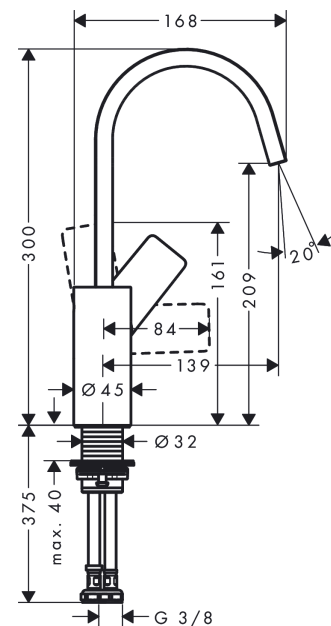

Scale drawing