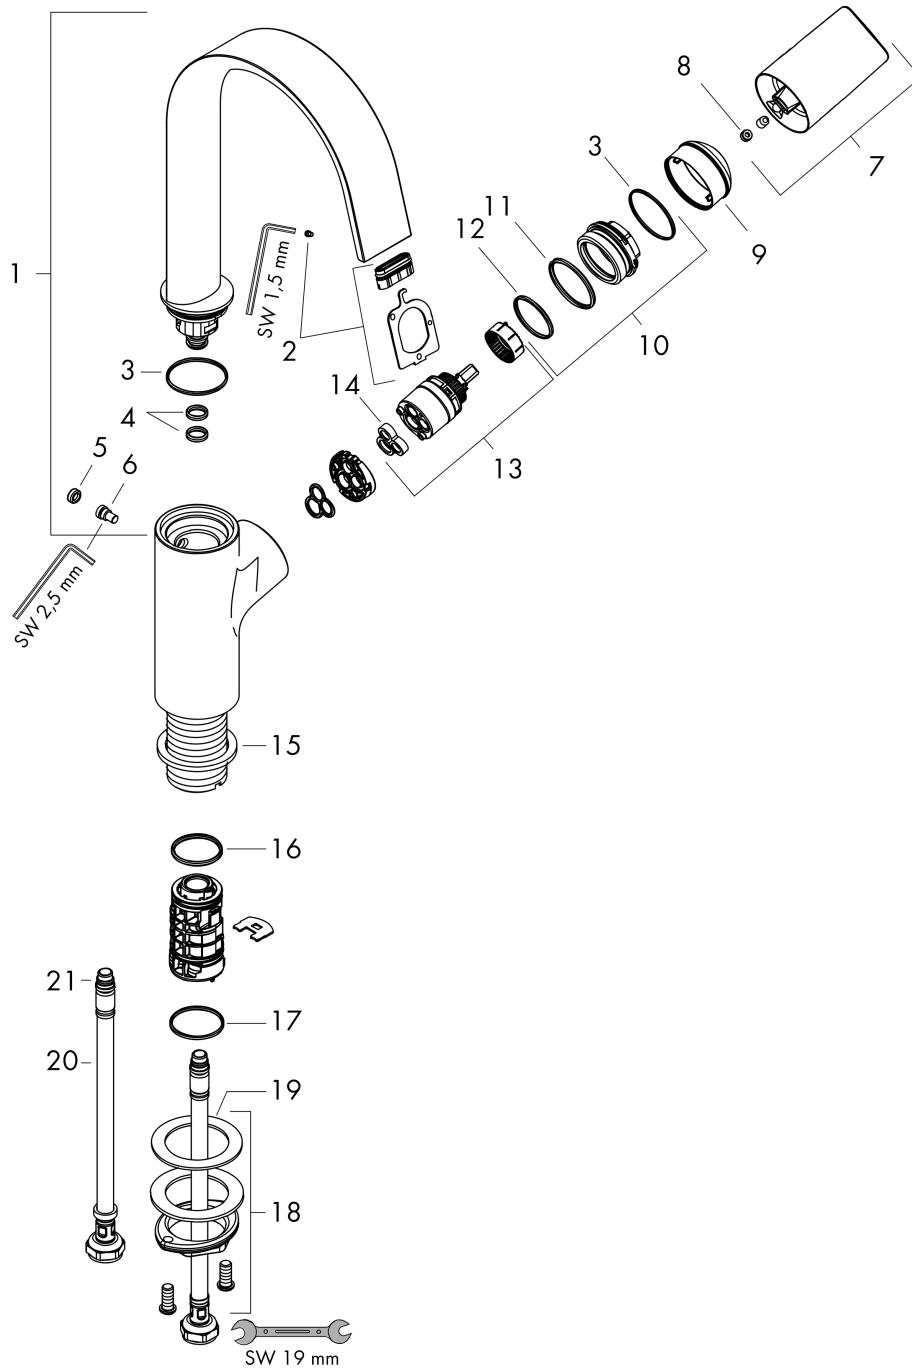

Vivenis

Single lever basin mixer 210 with swivel spout without waste set

Surfaces: **Matt Black** Article Number: **75032670**

Description

product features

- ComfortZone 210
- projection: 139 mm
- spout height: 209 mm
- swivel range 120°
- spray type: WaterfallStream
- maximum flow rate at 3 bar: 5 l/min
- ceramic cartridge
- temperature limitation adjustable
- suitable for continuous flow water heaters
- connection type: G 3/8 connections
- connection dimension: DN15

Single lever basin mixer 210 with swivel spout without waste set

Surfaces: **Matt Black** Article Number: **75032670**

Exploded Drawing

Year of production: >06/21

Vivenis

Single lever basin mixer 210 with swivel spout without waste set

Surfaces: **Matt Black** Article Number: **75032670**

Spare part list

Year of production: >06/21

Pos.	Description	Article Number	Price	PU
1	spout cpl.	94304670	€ 243,12	1
2	spray former	94275000	€ 35,94	1
3	O-ring 30x1,5	98433000	€ 3,21	1
4	O-ring 8x2	98112000	€ 3,21	1
5	plug	93087000	€ 3,21	1
6	screw	93088000	€ 35,94	1
7	handle	94305670	€ 67,00	1
8	screw cover	93735610	€ 8,45	1
9	flange	93737670	€ 53,91	1
10	nut	92926000	€ 13,92	1
11	O-ring 29x2	98391000	€ 3,21	1
12	O-ring 25x1,5	98146000	€ 3,21	1
13	cartridge, assy	93760000	€ 86,16	1
14	seal	93383000	€ 11,31	1
15	flat seal	98749000	€ 5,24	1
16	O-ring 24x2	98388000	€ 3,21	1
17	O-ring 26x1,5	98390000	€ 3,21	1
18	fixing set (Ø 32)	13961000	€ 22,37	1
19	lever collar	97548000	€ 3,21	1
20	connection hose 450 mm M8x0,75 G3/8	97206000	€ 28,20	1
21	O-ring 6,6x1,6	93019000	€ 3,21	1
a	fixation extension 35 mm	13898000	€ 70,57	1